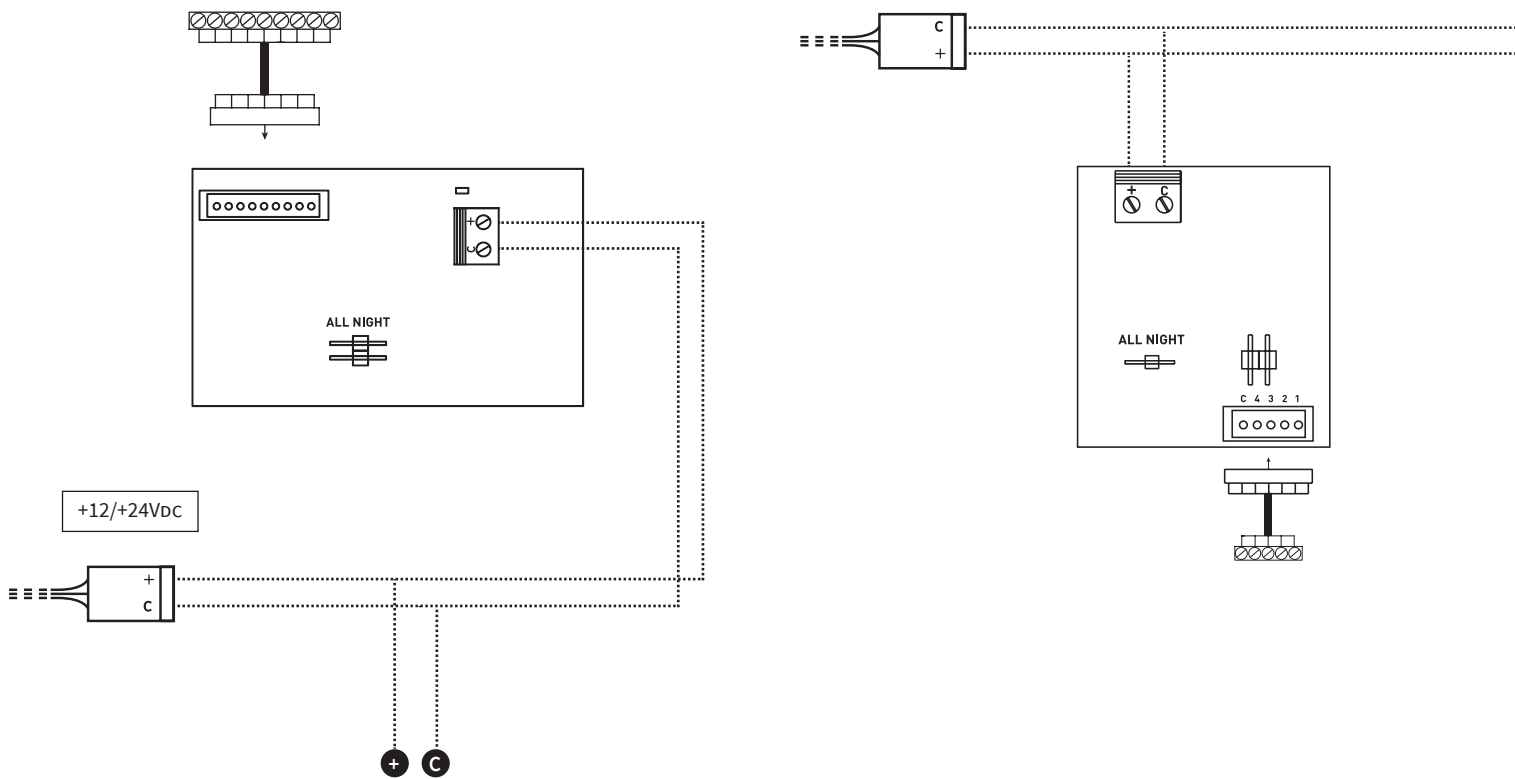

Dry contact wiring

- Status LEDs pulsive management

KNX wiring

- Programmable input capabilities
- Programmable status LEDs
- Backlight intense regulation

Yachtica® Wiring

- Programmable input capabilities
- Programmable status LEDs
- Backlight intense regulation