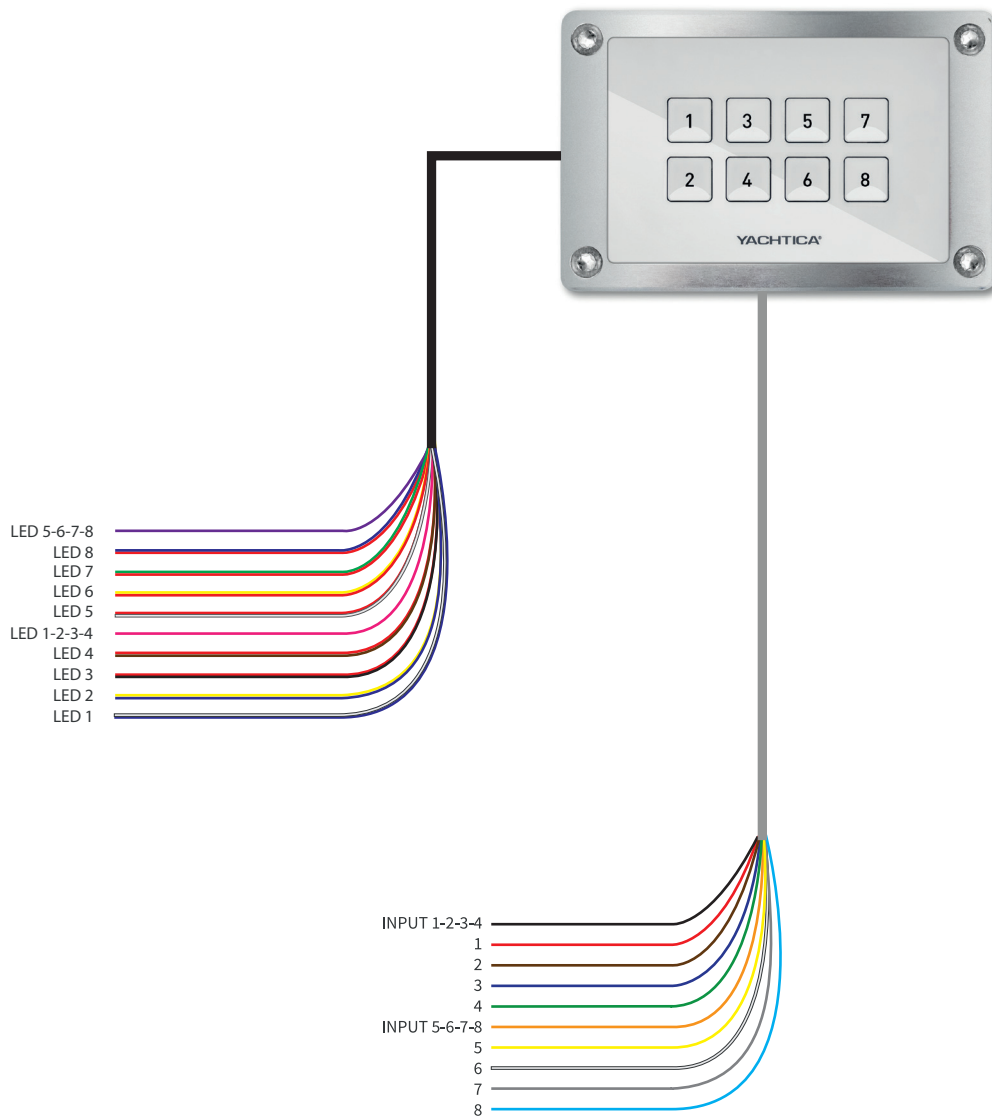

Dry contact wiring
compatible with dry contact systems

Yachtica® System with SPD 808X Wiring

- Programmable input capabilities
- Programmable status LEDs