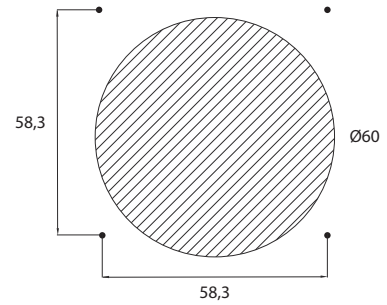

# HPLATE® MECHANICAL CHARACTERISTICS & CUTOUT TEMPLATE (mm)

**502** 80x80x6

**503** 120x80x6

# HPLATE® MECHANICAL CHARACTERISTICS & CUTOUT TEMPLATE (mm)

**503 SLIM**

120x48x6

**H71 MIX**

151x80x6