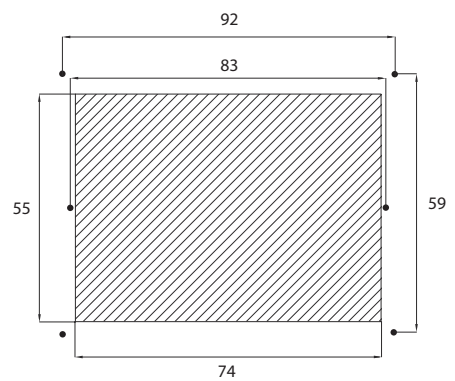

# HPLATE® MECHANICAL CHARACTERISTICS & CUTOUT TEMPLATE (mm)

**502** 80x80x6

**503** 120x80x6

# HPLATE® MECHANICAL CHARACTERISTICS & CUTOUT TEMPLATE (mm)

**503 SLIM**

120x48x6

**H71 MIX**

151x80x6