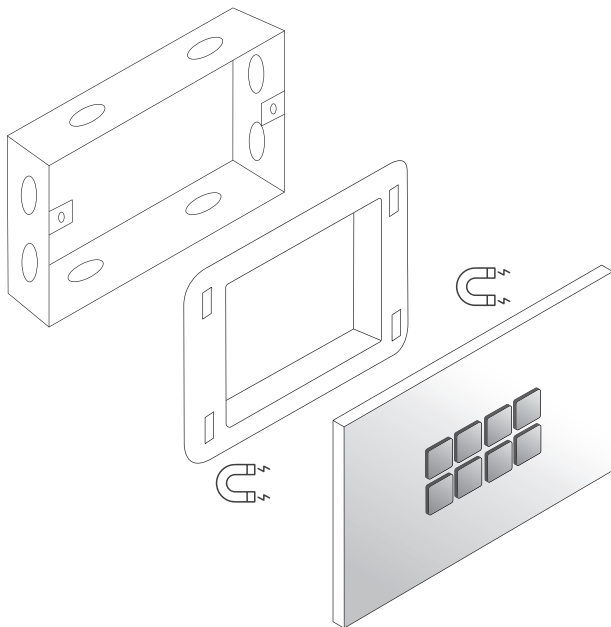

# HPLATE® MECHANICAL CHARACTERISTICS & CUTOUT TEMPLATE (mm)

**502** 80x80x6

**503** 120x80x6

# HPLATE® MECHANICAL CHARACTERISTICS & CUTOUT TEMPLATE (mm)

**503 SLIM**

120x48x6

**H71 MIX**

151x80x6