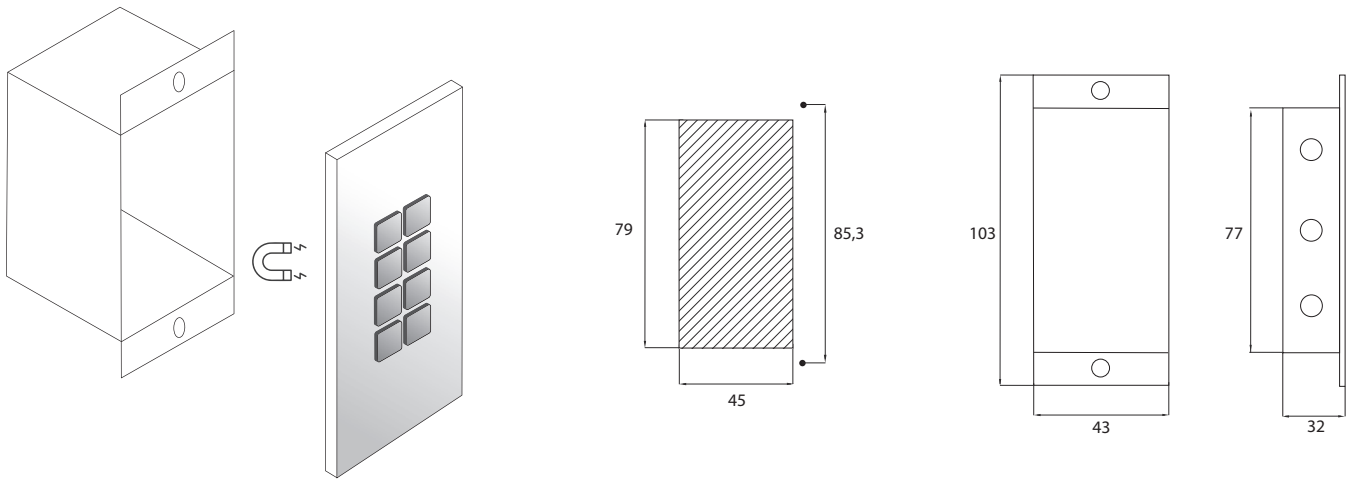

# HPLATE® MECHANICAL CHARACTERISTICS & CUTOUT TEMPLATE (mm)

**502** 80x80x6

**503** 120x80x6

# HPLATE® MECHANICAL CHARACTERISTICS & CUTOUT TEMPLATE (mm)

**503 SLIM**

120x48x6

**H71 MIX**

151x80x6