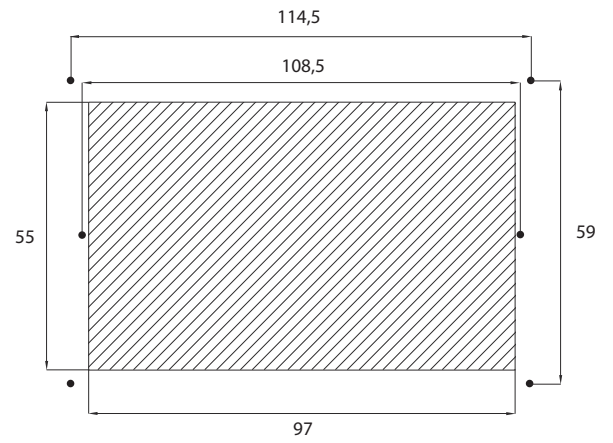

503

120x80x6

504

143x80x6

Our sockets are compatible with all international standards